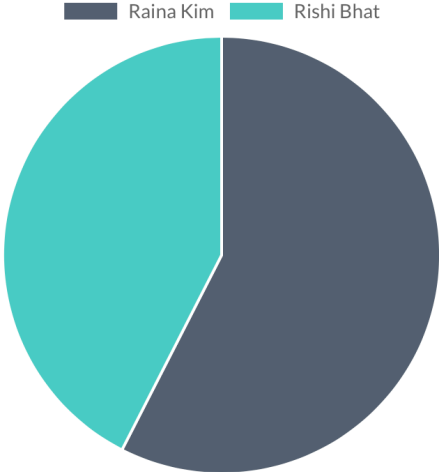

# Vice President of Student Activities

1<sup>st</sup> Pass

After round 1, Amadeo Cantu-Trevino won with 53.3% of the vote.

704 votes tallied

**Amadeo Cantu Trevino Wins!**

Dormitory Affairs Chair  
1<sup>st</sup> Pass