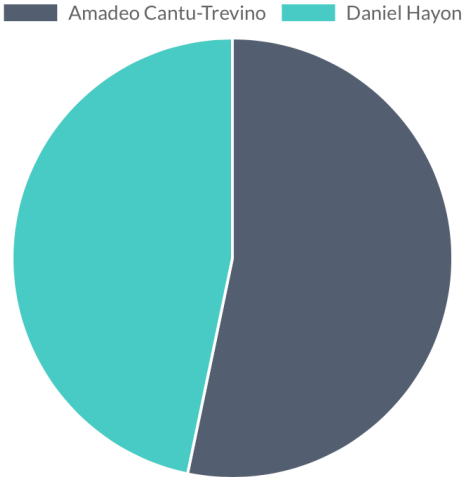

Executive Vice President  
1<sup>st</sup> Pass

After round 1, Cindy Lay won with 65.9% of the vote.

704 votes tallied

**Cindy Lay Wins!**

# Vice President of Student Activities

1<sup>st</sup> Pass

After round 1, Amadeo Cantu-Trevino won with 53.3% of the vote.

704 votes tallied

**Amadeo Cantu Trevino Wins!**

Dormitory Affairs Chair  
1<sup>st</sup> Pass