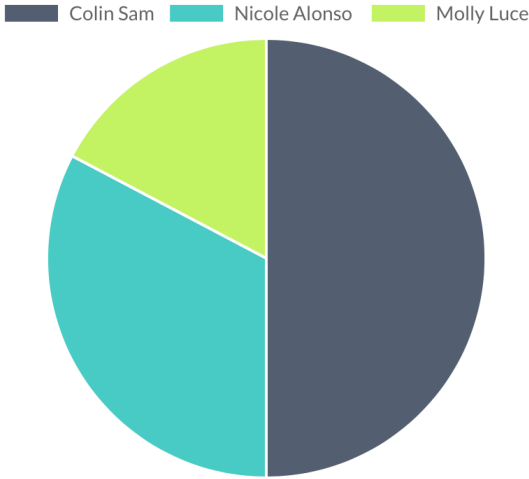

Sophomore Class President

1st Pass

After round 1, Molly Luce was eliminated.

214 votes tallied